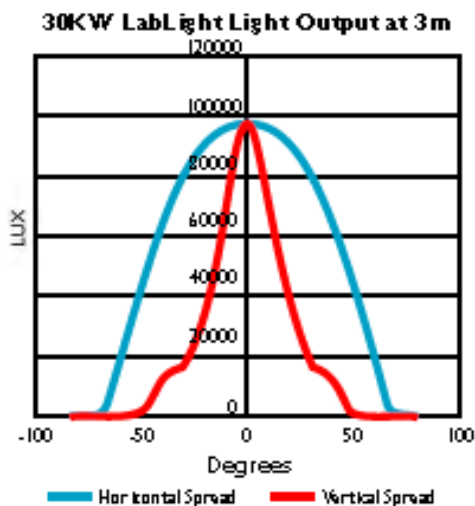

FIXTURE

Wattage	30,000
Lamp Type	Enhanced Spectrum Long (ESL)
Color Temperature	5400° Kelvin
CRI	+96
Dimensions	14" x 14" x 14"
Weight	29 Pounds

POWER SUPPLY

Dimensions	18" x 18" x 33"
Weight	270 Pounds
Input Power	220 VAC, 12 amps (50-60Hz)