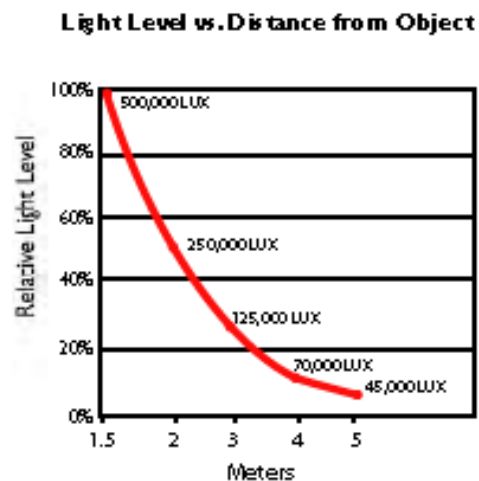

FIXTURE

Wattage	30,000
Lamp Type	Enhanced Spectrum Long (ESL)
Color Temperature	5400° Kelvin
CRI	+96
Dimensions	14" x 14" x 14"
Weight	29 Pounds

POWER SUPPLY

Dimensions	18" x 18" x 33"
Weight	270 Pounds
Input Power	220 VAC, 12 amps (50-60Hz)